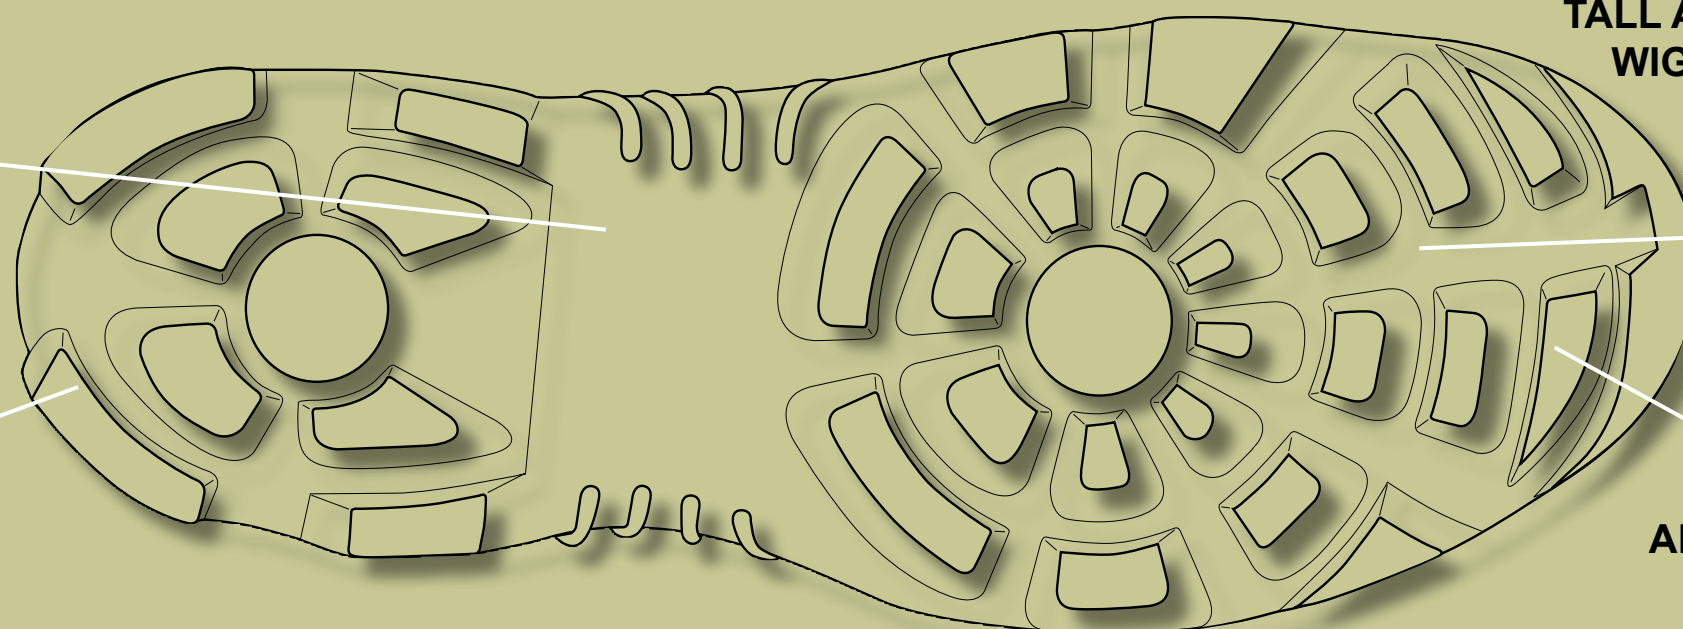

LAWN GRIPS™

The only shoe designed for the landscape professional.

CUSHIONED MIDSOLE WITH COMPOSITE SHANK FOR SHOVEL WORK.

SPECIALLY TREATED LEATHER RESISTS GRASS STAINS AND WATER.

STEEL TOE, EXTRA TALL AND WIDE FOR WIGGLE ROOM.

PATENTED GRIP-N-GO OUTSOLE ENGINEERED FOR SUPERIOR TRACTION AND MANEUVERABILITY ON FRESH-CUT GRASS.

MULTI-DIRECTIONAL, ANGLED CLEATS KEEP YOU FROM SLIPPING AND EASILY SHEDS GRASS AND DEBRIS.